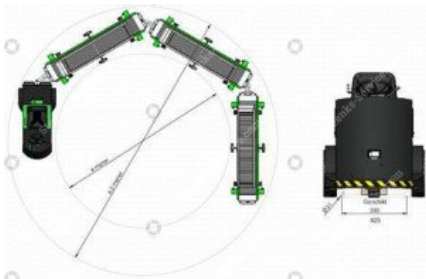

Greentrac GT5000 AGV

Article code	TR0001012
Selling type	New
Brand	Berkvens
Type	GT5000
Length	190 cm
Width	86 cm

Characteristics

Bench	NEE	Voltage battery	24 V
Ampère battery	320 Ah	Interchangeable battery	Nee
On how many wheels braked	2 wheels	Type of brakes	Hydraulic drum brakes
Color	Green	Color 2	Gray
Lighting	Nee	Power	35 kW
Type of tires	Solid tires	Number of wheels	3
Suspended	Nee		

- ✓ battery indicator
- ✓ AC Motor
- ✓ towing force: 5.000 kg.
- ✓ with traction battery 24 Volt 320 Ah
- ✓ with 3,5 kW AC drive motor
- ✓ driving speed 0-14 km / h
- ✓ provided with 2 layers of powder coat and pre-sandblasted
- ✓ battery charger
- ✓ towbar
- ✓ with battery indicator meter
- ✓ with 30Ah Fronius battery charger
- ✓ turning radius: 250 cm.
- ✓ with suitable towbar

More information about Greentrac GT5000 AGV

Provide the electric tractor with the necessary parts and components so that it is suitable for unmanned tracking of the induction process.
 Unlike the image, a safety scanner is mounted on the front which meets the latest standards
 HS-Code: 84271000