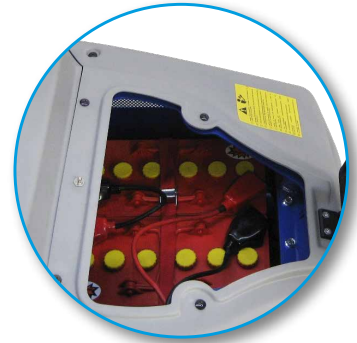

STEFIX 65

FLOOR SWEEPER

The Stefix 65 is the smallest sit-on floor sweeper of its kind. This machine has a sweeping width of 850 mm and a large filter surface area for fine dust particles. Thanks to the electric front wheel drive, you have an extremely maneuverable machine enabling you to sweep the smallest corners. This machine is supplied standard with solid non-marking wheels, so that it will never leave streaks on the floor. The machine's controls are simple and it has a robust chassis with a smooth finish.

Specifications

Capacity	4,900 m ² /hour	Bulk waste flap
Sweeping width of central brush	650 mm	Horn
Sweeping width with side brush	850 mm	Electrical filter shaker
Capacity of dirt tray	55 liters	Flashing light
Filter surface area	5 m ²	Battery indicator
Wheels	Solid rubber non-marking	
Transmission	Electric	
Dimensions (LxWxH)	1200 x 800 x 1250 mm	
Weight without the battery (empty)	186 kg	
Battery voltage	24V	