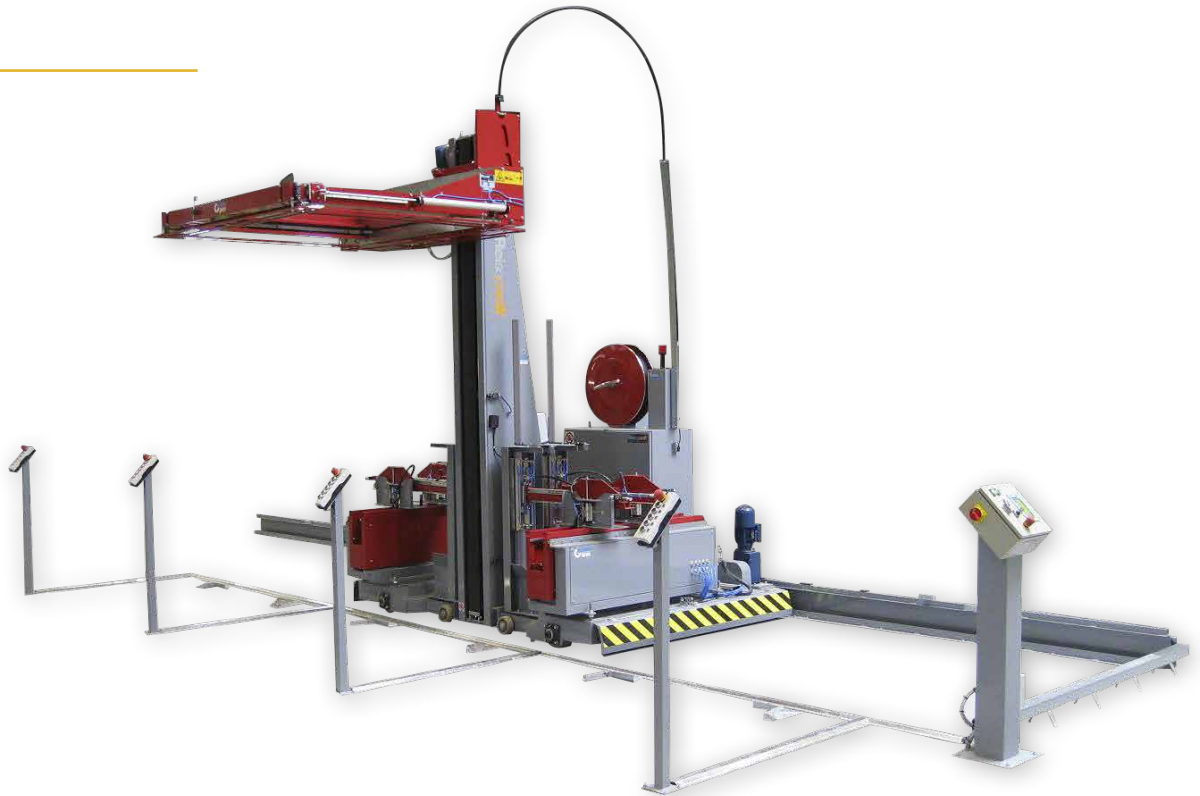

Reisopack[®]

Mobile Reisopack
with corner applicator

Strapping technologies

Mobile strapping machine with corner applicator

Reisopack

The mobile Reisopack with corner applicator is a fully automatic strapping machine that will also position the corner boards around the pallet. The greatest benefit of this mobile strapping machine is that you can have a pallet strapped and, in the meantime, fetch the next pallet to have that one strapped. The machine can be supplied with 3 or 4 pallet locations so that you always have a stock of pallets that can be strapped. There are control posts on the floor where you can select the application for both with and without corner boards and the number of straps per pallet.

Benefits:

- Excellent price/quality ratio
- Saves on labour costs
- Simple control and user-friendly
- You never have to wait until the pallet has been strapped
- Fully automatic machine

Properties:

- With 4 pallet locations as standard
- With 4 application selection posts on the floor
- With 4 steel approach angles for the pallet position
- A remote control can be used
- Dimensions and options in consultation