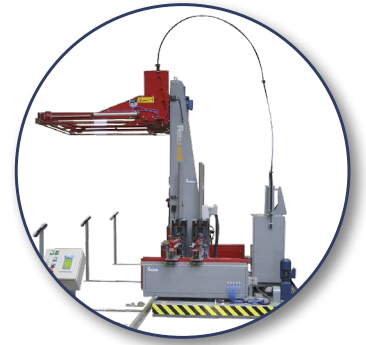

Reisopack[®]

Mobile Reisopack
with corner applicator

Strapping technologies

Mobile strapping machine with corner applicator

Reisopack

The mobile Reisopack with corner applicator is a fully automatic strapping machine that will also position the corner boards around the pallet. The greatest benefit of this mobile strapping machine is that you can have a pallet strapped and, in the meantime, fetch the next pallet to have that one strapped. The machine can be supplied with 3 or 4 pallet locations so that you always have a stock of pallets that can be strapped. There are control posts on the floor where you can select the application for both with and without corner boards and the number of straps per pallet.

Benefits:

- Excellent price/quality ratio
- Saves on labour costs
- Simple control and user-friendly
- You never have to wait until the pallet has been strapped
- Fully automatic machine

Properties:

- With 4 pallet locations as standard
- With 4 application selection posts on the floor
- With 4 steel approach angles for the pallet position
- A remote control can be used
- Dimensions and options in consultation